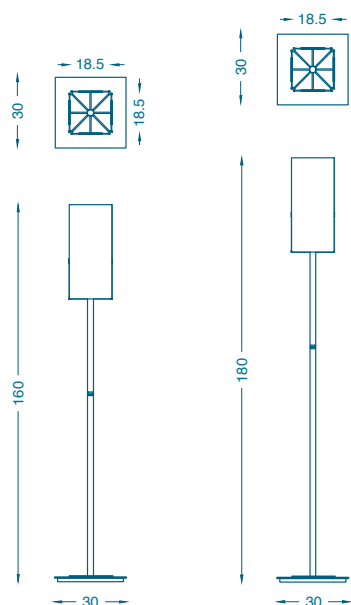

BRUNO MOINARD ÉDITIONS

AMBATO

LAMPADAIRE / FLOOR LAMP

TAILLE / SIZE

A : L30 P30 H160 cm / W30 D30 H160 cm
B : L30 P30 H180 cm / W30 D30 H180 cm

MATÉRIAUX

Pied : Laiton patiné
Verre texturé et teinté
4 coloris de verre au choix
Câble et interrupteur noir

MATERIALS

Structure : Brass with patina
Textured and tinted glass
4 colors of glass options
Black switch and cable

SYSTÈME LUMINEUX

- 1 douille CE E14 ou UL E12
- Ampoule CE LED EL/GS/713511 fournie
- Watt maximum ampoule : 15W
- Source dimmable : OUI sans variateur intégré

LIGHTING SYSTEM

- 1 socket CE E14 or UL E12
- Equiped with CE LED EL/GS/713511 bulb
- Maximum Watt for bulb: 15W
- Dimmable source: YES without integrated variator

BRANCHEMENT

- Longueur câble 180 cm
- Longueur câble entre socle et interrupteur: 50cm
- Type de fiche classe 2

CABLING

- Cable length 180cm
- Cable length in between base and switch : 50cm
- Class 2 connectors

ENTRETIEN:

Nettoyer uniquement avec un tissu doux et sec.
Ne pas utiliser de produits mouillés ou de détergents.
Eviter les liquides et l'humidité.

FOR CARE:

Please use only dry and soft cloth for cleaning.
Do not use wet or damp cleaning materials or any detergents.
Please also prevent from any liquids and humidity.

Fabrication artisanale française
Handmade in France

Studio

102 Rue du Cherche-midi 75006 PARIS
T + 33(0) 9 67 80 63 45
contact@brunomoinardeditions.com

www.brunomoinardeditions.com

Galerie

31 Rue Jacob 75006 PARIS
T + 33(0) 1 77 15 67 06
galerie@brunomoinardeditions.com