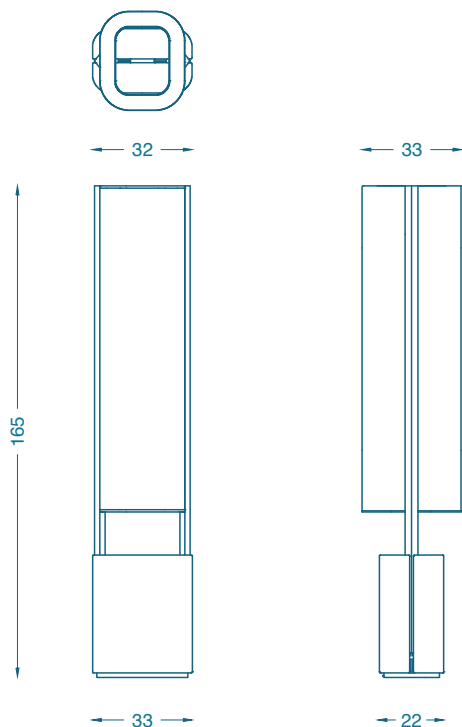

BARI

LAMPADAIRE / FLOOR LAMP

TAILLE / SIZE

L33 P33 H165 cm / W33 D33 H165 cm

MATÉRIAUX

Pied : Chêne teinté verni
Abat-jour : Abaca
Câble en tissu noir et Interrupteur Laiton

MATERIALS

Base : Oak stained and varnished
Shade : Abaca
Black fabric cable and brass switch

SYSTÈME LUMINEUX

- Source CE Ruban LED et driver 220V
- Source UL ruban LED et driver 110V
- Référence source CE EL/ATE/A4109/24-5
- Source dimmable : OUI avec variateur intégré
- LED intégrées 46W
- Température lumière: 2700K
- Puissance lumière: Env. 2000 lumens
- Durée de vie des LED fournies : 50 000 heures

LIGHTING SYSTEM

- CE source LED strip and driver 220V
- UL source LED strip and driver 110V
- CE source reference EL/ATE/A4109/24-5
- Dimmable source: YES with integrated variator
- LED integrated 46W
- Light temperature: 2700K
- Light power: About 2000 lumens
- LED lifespan supplied : 50 000 hours

BRANCHEMENT

- Longueur câble 180cm
- Interrupteur en laiton sur socle en bois
- Type de fiche classe 2 noire

CABLING

- Cable length 180cm
- Brass switch on the wooden base
- Black class 2 connectors

ENTRETIEN:

Nettoyer uniquement avec un tissu doux et sec.
Ne pas utiliser de produits mouillés ou de détergents.
Éviter les liquides et l'humidité.

FOR CARE:

Please use only dry and soft cloth for cleaning.
Do not use wet or damp cleaning materials or any detergents.
Please also prevent from any liquids and humidity.

Fabrication artisanale française
Handmade in France

Studio

107 Boulevard Raspail 75006 PARIS
T + 33(0) 9 67 80 63 45
contact@brunomoinardeditions.com

www.brunomoinardeditions.com

Galerie

31 Rue Jacob 75006 PARIS
T + 33(0) 1 77 15 67 06
galerie@brunomoinardeditions.com