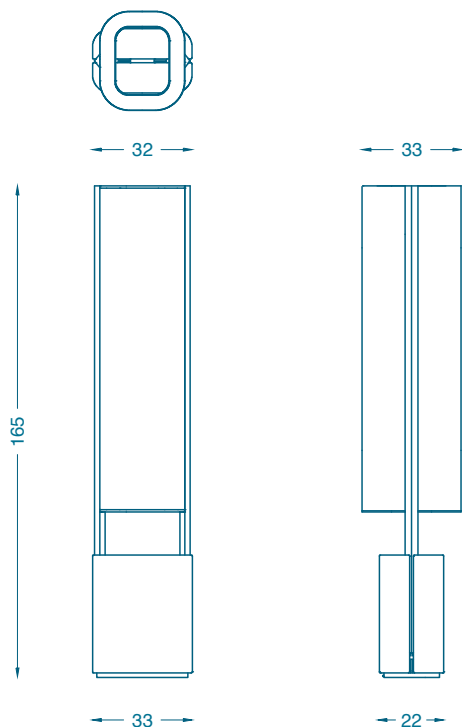

BARI

LAMPADAIRE / FLOOR LAMP

TAILLE / SIZE

L33 P33 H165 cm / W33 D33 H165 cm

MATÉRIAUX

Pied : Chêne teinté verni
Abat-jour : Abaca
Câble en tissu noir et Interrupteur Laiton

MATERIALS

Base : Oak stained and varnished
Shade : Abaca
Black fabric cable and brass switch

SYSTÈME LUMINEUX

- Source CE Ruban LED et driver 220V
- Source UL ruban LED et driver 110V
- Référence source CE EL/ATE/A4109/24-5
- Source dimmable : OUI avec variateur intégré
- LED intégrées 46W
- Température lumière: 2700K
- Puissance lumière: Env. 2000 lumens
- Durée de vie des LED fournies : 50 000 heures

LIGHTING SYSTEM

- CE source LED strip and driver 220V
- UL source LED strip and driver 110V
- CE source reference EL/ATE/A4109/24-5
- Dimmable source: YES with integrated variator
- LED integrated 46W
- Light temperature: 2700K
- Light power: About 2000 lumens
- LED lifespan supplied : 50 000 hours

BRANCHEMENT

- Longueur câble 180cm
- Interrupteur en laiton sur socle en bois
- Type de fiche classe 2 noire

CABLING

- Cable length 180cm
- Brass switch on the wooden base
- Black class 2 connectors

ENTRETIEN:

Nettoyer uniquement avec un tissu doux et sec.
Ne pas utiliser de produits mouillés ou de détergents.
Éviter les liquides et l'humidité.

FOR CARE:

Please use only dry and soft cloth for cleaning.
Do not use wet or damp cleaning materials or any detergents.
Please also prevent from any liquids and humidity.

Fabrication artisanale française
Handmade in France

Studio

102 Rue du Cherche-midi 75006 PARIS
T + 33(0) 9 67 80 63 45
contact@brunomoinardeditions.com

www.brunomoinardeditions.com

Galerie

31 Rue Jacob 75006 PARIS
T + 33(0) 1 77 15 67 06
galerie@brunomoinardeditions.com