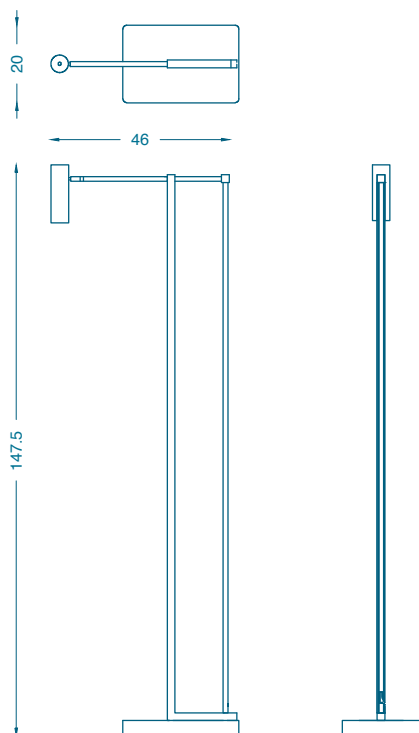

BRUNO MOINARD ÉDITIONS

NAAS

LISEUSE / READING LIGHT

TAILLE / SIZE

L46 P20 H147.5 cm / W46 D20 H147.5 cm

MATÉRIAUX

Socle : Verre moulé
Pied : Laiton patiné «bronze médaille» et laiton «noir de fumée»
Câble noir

MATERIALS

Base : Moulded stained glass
Brass patina «bronze médaille» and brass «noir de fumée»
Black cable

SYSTÈME LUMINEUX

- 1 LED intégré 9,9 V
- Puissance lumière: 480 lm
- Temperature lumière 2700 K
- Module LED 5,6 W
- Source dimmable : OUI avec variateur intégré (tête)

LIGHTING SYSTEM

- 1 integrated LED 9,9 V
- Light power 480 lm
- Light temperature 2700 K
- 5,6 W LED module
- Dimmable source: YES with integrated variateur (on top of the lamp)

BRANCHEMENT

- Longueur câble 280cm
- Longueur câble entre la base et l'interrupteur 140cm
- Compatible DALI (driver non fourni)

CABLING

- Cable length 280cm
- Cable length in between the base and the switch 140cm
- DALI compatible (unequiped with driver)

ENTRETIEN:

Nettoyer uniquement avec un tissu doux et sec.
Ne pas utiliser de produits mouillés ou de détergents.
Éviter les liquides et l'humidité.

FOR CARE:

Please use only dry and soft cloth for cleaning.
Do not use wet or damp cleaning materials or any detergents.
Please also prevent from any liquids and humidity.

Fabrication artisanale allemande & italienne
Handmade in Germany & Italy

Studio

102 Rue du Cherche-midi 75006 PARIS
T + 33(0) 9 67 80 63 45
contact@brunomoinardeditions.com

www.brunomoinardeditions.com

Galerie

31 Rue Jacob 75006 PARIS
T + 33(0) 1 77 15 67 06
galerie@brunomoinardeditions.com