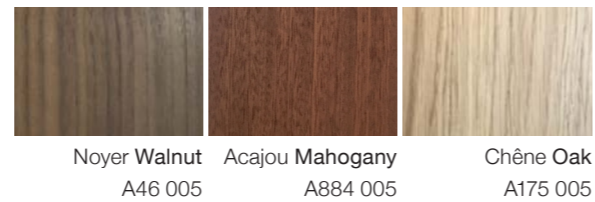

Cuir Leather
Teinte au choix Color on demand

Acier Steel
«Noir de forge»

MEUBLES CABINETS

KYOTO

Wood finishes can be picked from BME samples

buffet - sideboard — p.126

Cèdre brossé Bruhed cedar

GENOA

meuble bar bar cabinet — p.136
buffet sideboard — p.140

LEYDEN

Wood finishes can be picked from BME samples

buffet sideboard — p.142

PANDO

Wood finishes can be picked from BME samples

buffet sideboard — p.134