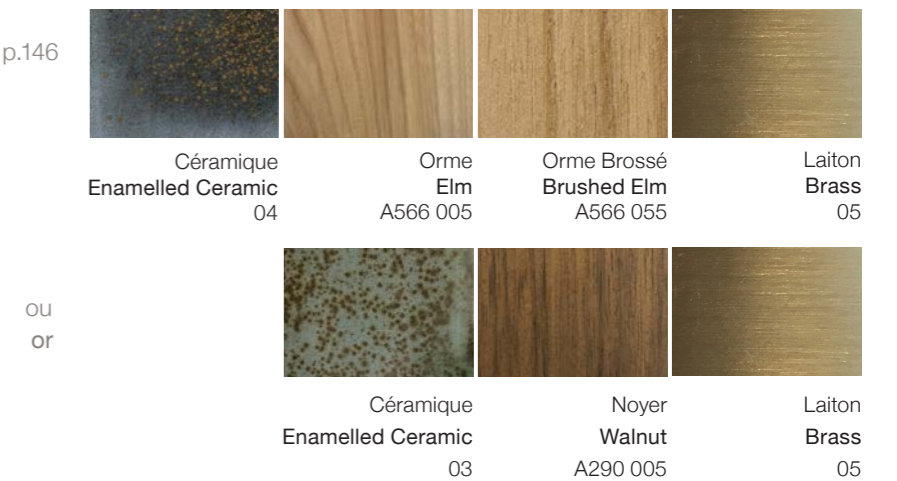

meuble bar bar cabinet — p.136
buffet sideboard — p.140

LEYDEN

Wood finishes can be picked from BME samples

buffet sideboard — p.142

PANDO

Wood finishes can be picked from BME samples

buffet sideboard — p.134

MEUBLES CABINETS

PARATY

Wood finishes can be picked from BME samples

vaisselier china cabinet — p.130

SOLNA

Wood finishes can be picked from BME samples

buffet sideboard — p.150

TERZO

Wood finishes can be picked from BME samples

meuble bar bar cabinet — p.146

TERZO

Wood finishes can be picked from BME samples

buffet sideboard — p.148

ASAN

Wood finishes can be picked from BME samples

table de repas
dining table — p.1172