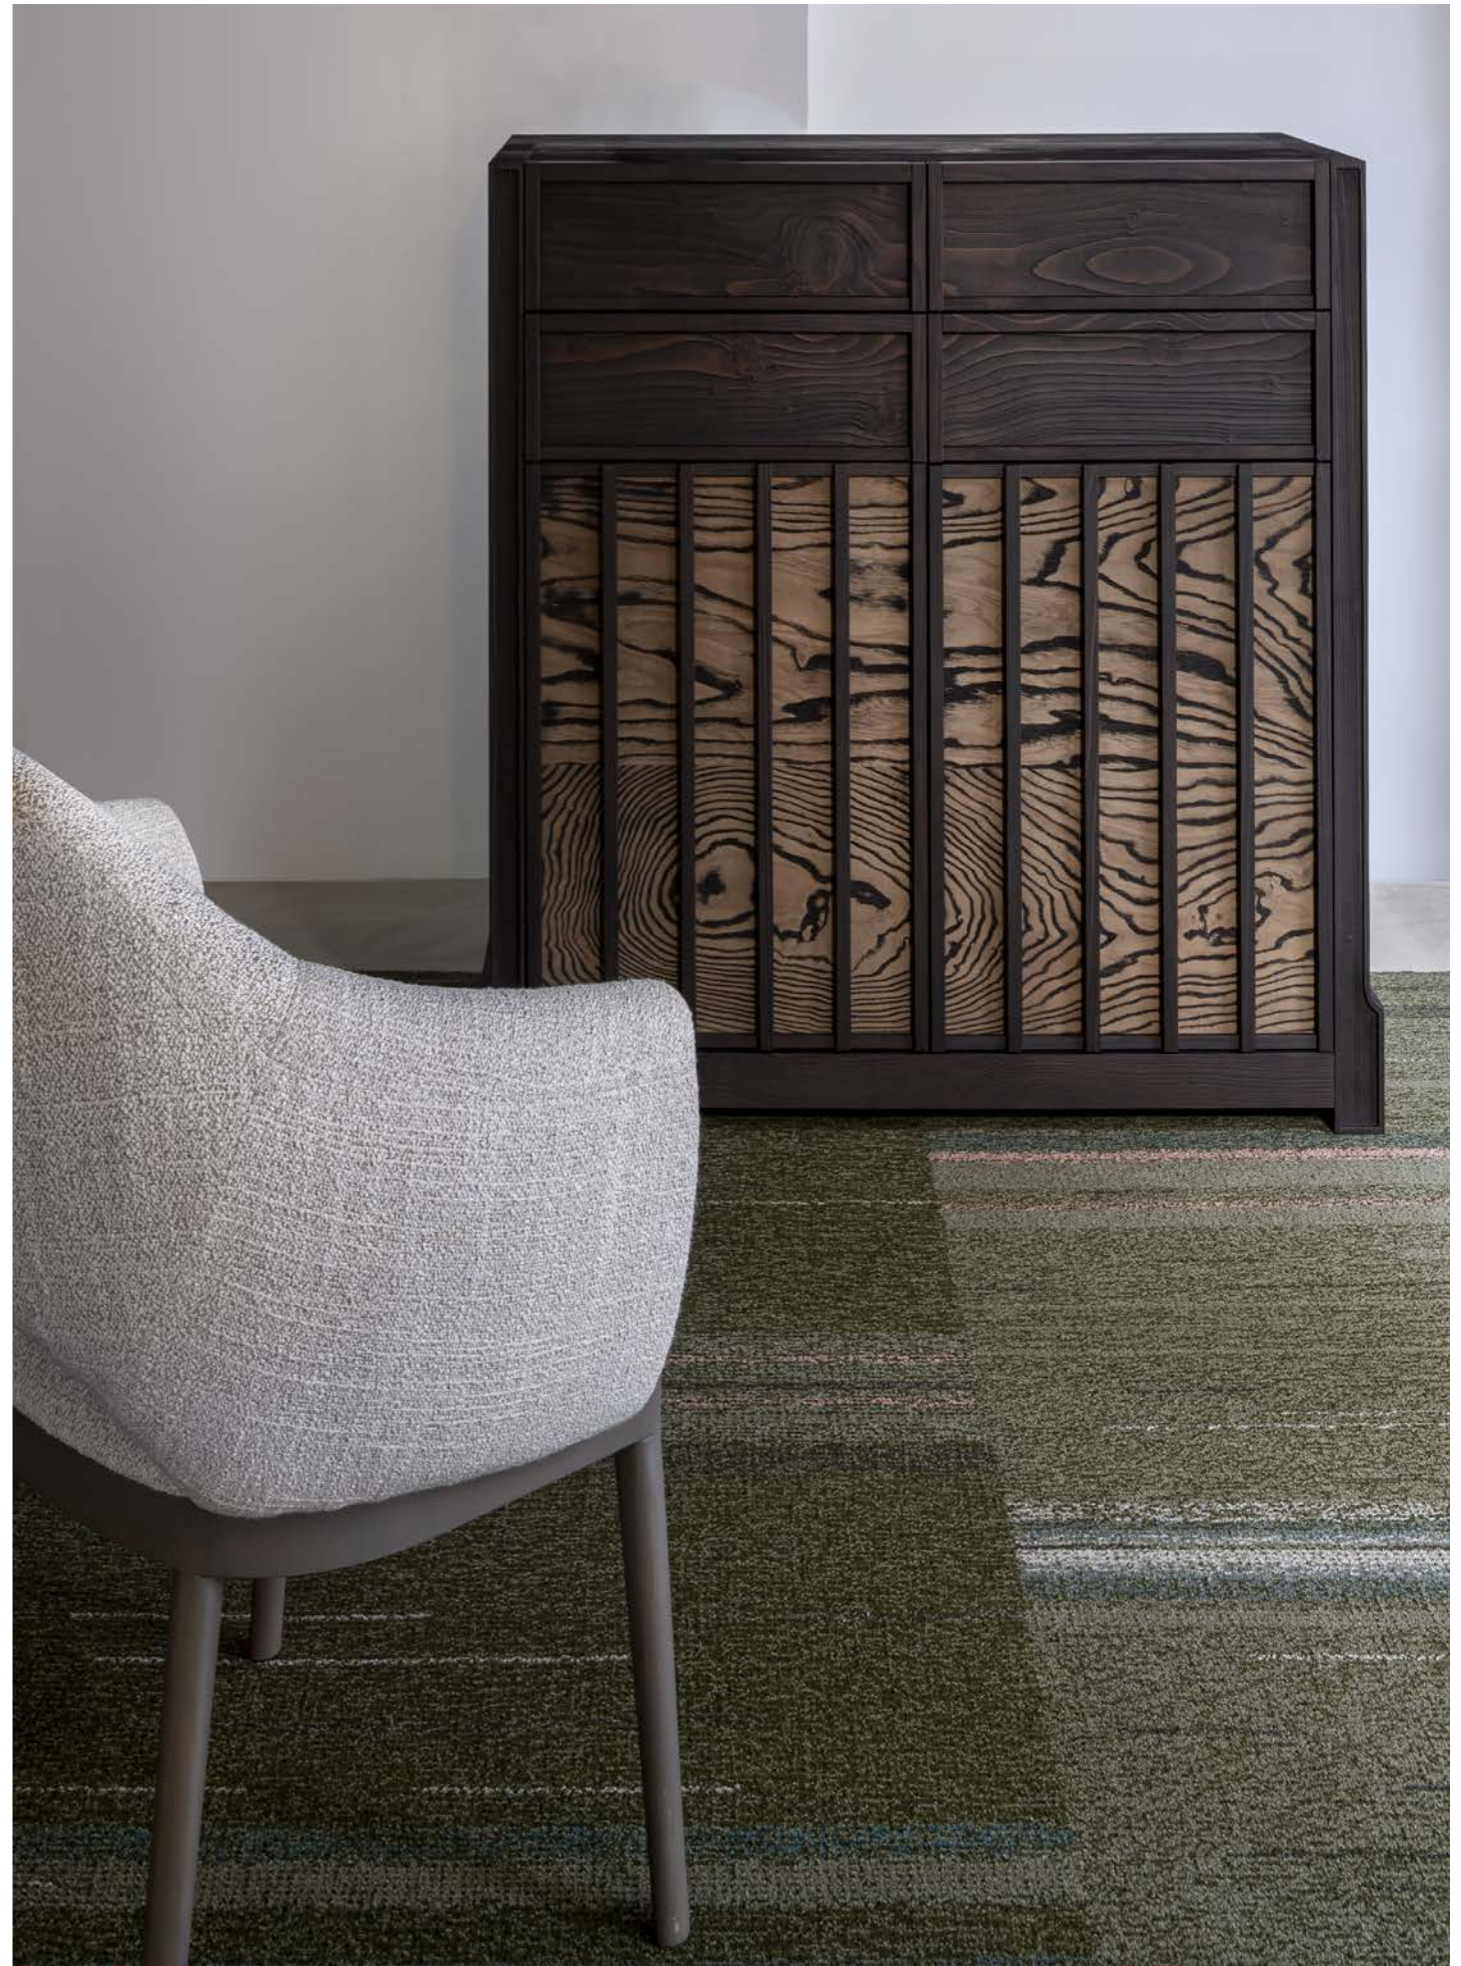

MIKI
rug
W255 D255 H1.5 cm

KYOTO
sideboard
W124 D55 H105 cm

GUMI
bridge
L74 P65 H85 cm