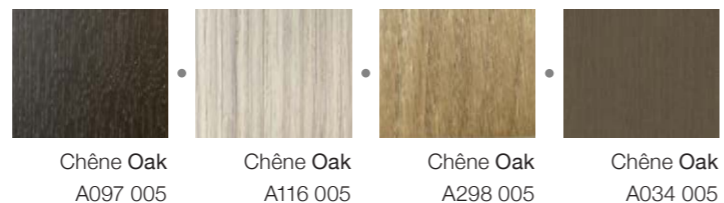

ASSISES SEATING

Revêtement tissus ou cuir au choix selon faisabilité / Fabric or leather upholstery choice, depending on feasibility

PONZA

tabouret stool — p.110
banc bench — p.94

Entièrement tapissé
Fully upholstered

PYLA

chaise chair — p.74
bridge bridge — p.74
tabouret de bar
barstool — p.84

Chêne Oak
A097 005

Chêne Oak
A116 005

Chêne Oak
A298 005

RAUMA

Wood finishes can be picked from BME samples

fauteuil armchair — p.34
canapé sofa
ottoman ottoman

SAN FRANCISCO

Wood finishes can be picked from BME samples

chauffeuse easychair — p.12

SHIGA

Wood finishes can be picked from BME samples

chauffeuse easychair — p.14
canapé sofa — p.62
ottoman ottoman