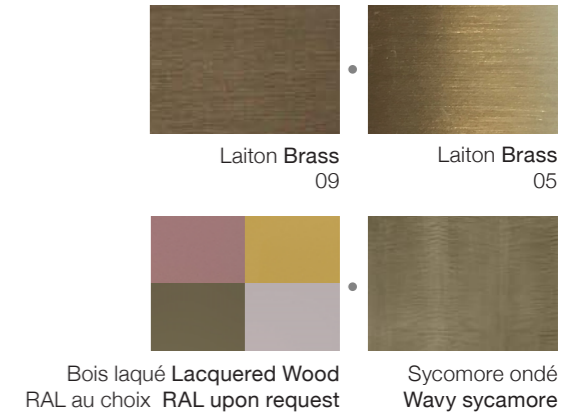

meuble bar bar cabinet — p.136
buffet sideboard — p.140

LEYDEN

Wood finishes can be picked from BME samples

buffet sideboard — p.142

PANDO

Wood finishes can be picked from BME samples

buffet sideboard — p.134

MEUBLES CABINETS

PARATY

Wood finishes can be picked from BME samples

vaisselier china cabinet — p.130

SOLNA

Wood finishes can be picked from BME samples

buffet sideboard — p.150

TERZO

Wood finishes can be picked from BME samples

meuble bar bar cabinet — p.146

TERZO

Wood finishes can be picked from BME samples

buffet sideboard — p.148

ASAN

Wood finishes can be picked from BME samples

table de repas
dining table — p.1172