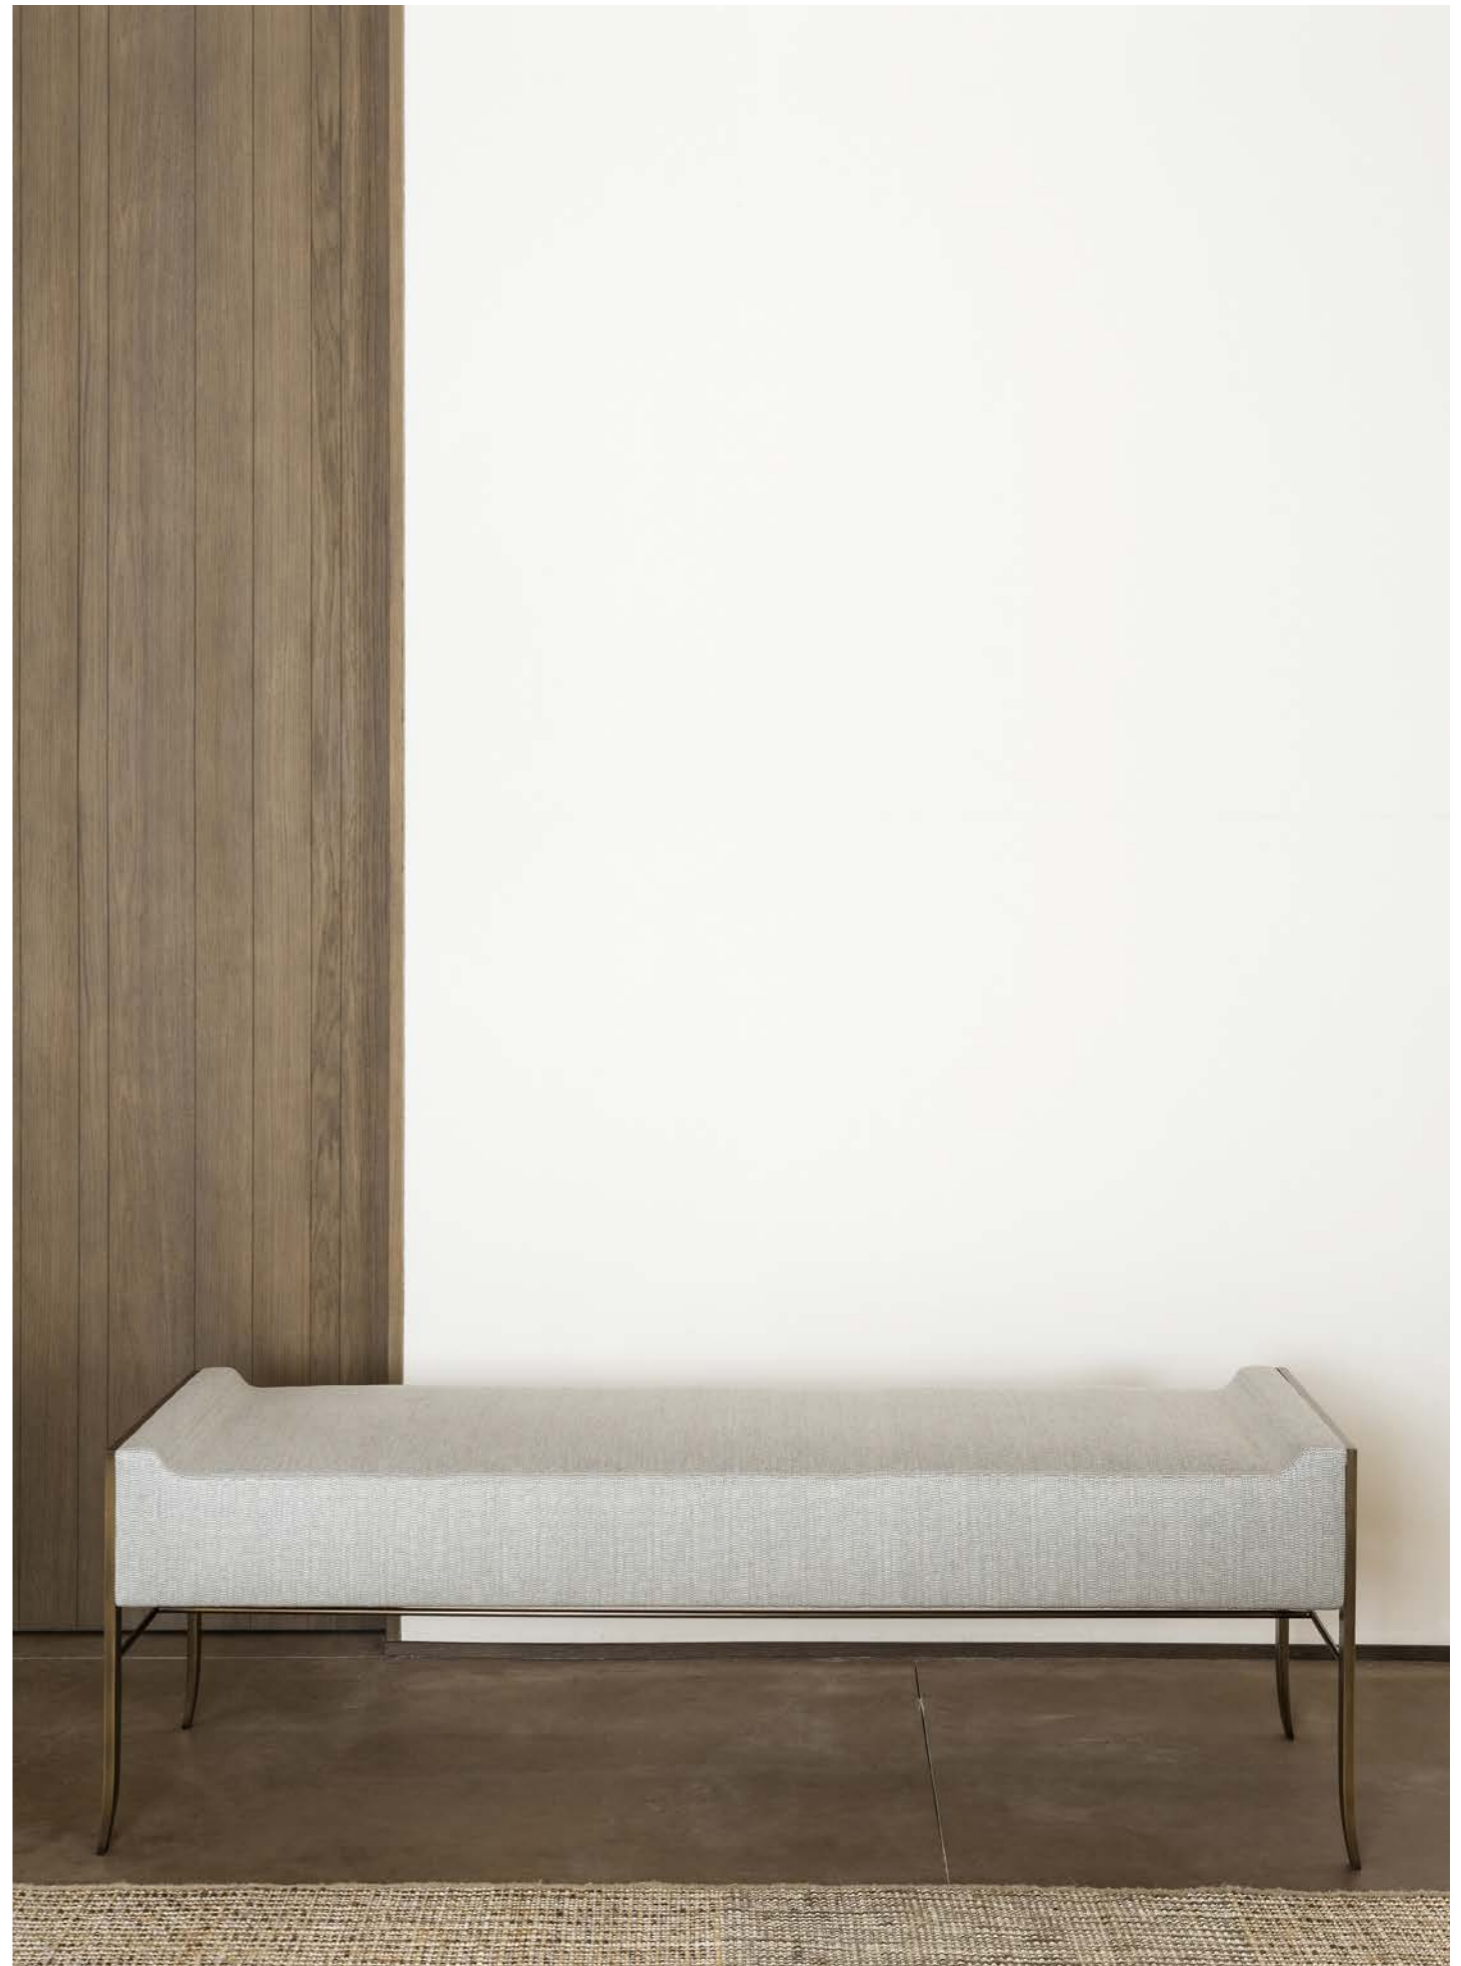

W135 D135 H75 cm

COURTRAI

bench with cushions
W161 D40 H49 cm

COUTRAI
bench
W161 D40 H49 cm

APUA
bench
W160 D36 H44,5 cm

GENOA
bar cabinet
W100 D43 H130 cm

ASSISES / SEATING

TABOURETS / STOOLS