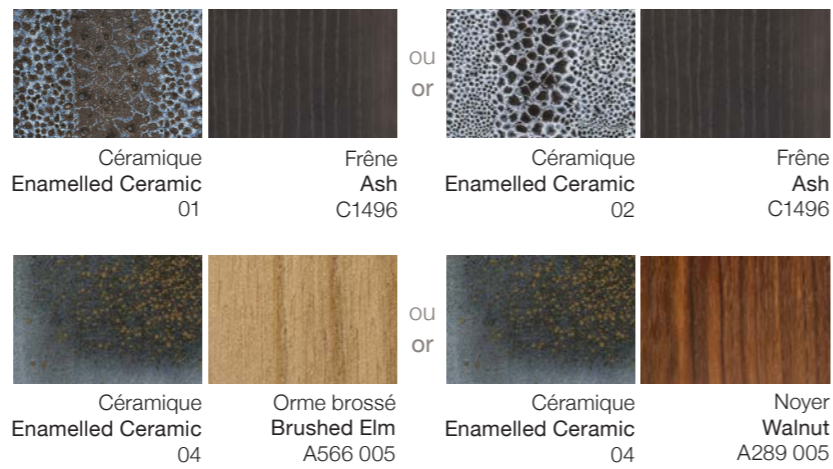

TERZO

console console table — p.192
table basse coffee table — p.222