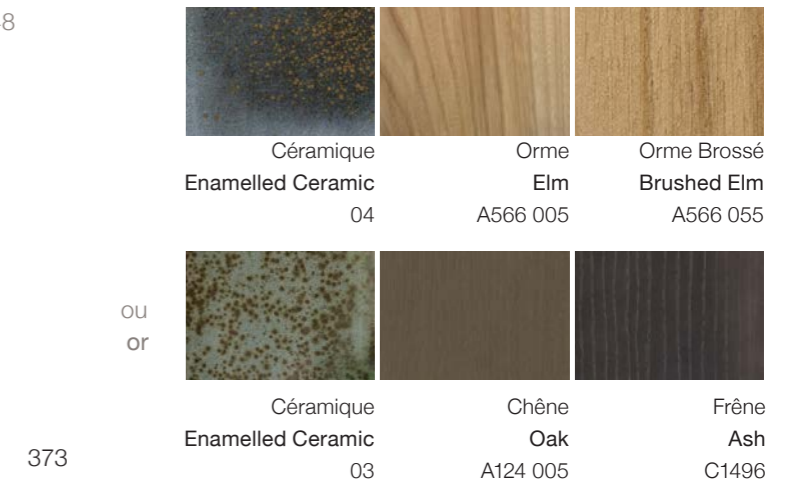

meuble bar bar cabinet — p.136
buffet sideboard — p.140

LEYDEN

Wood finishes can be picked from BME samples

buffet sideboard — p.142

PANDO

Wood finishes can be picked from BME samples

buffet sideboard — p.134

MEUBLES CABINETS

PARATY

Wood finishes can be picked from BME samples

vaisselier china cabinet — p.130

SOLNA

Wood finishes can be picked from BME samples

buffet sideboard — p.150

TERZO

Wood finishes can be picked from BME samples

meuble bar bar cabinet — p.146

TERZO

Wood finishes can be picked from BME samples

buffet sideboard — p.148

ASAN

Wood finishes can be picked from BME samples

table de repas
dining table — p.1172

Noyer Walnut
A148 05

Laiton Brass
04

Laiton Brass
05

BELEM

Wood finishes can be picked from BME samples

secretaire secretary desk — p.234

Cuir Leather
Teinte au choix
Color on demand

Chêne Oak
A124 005