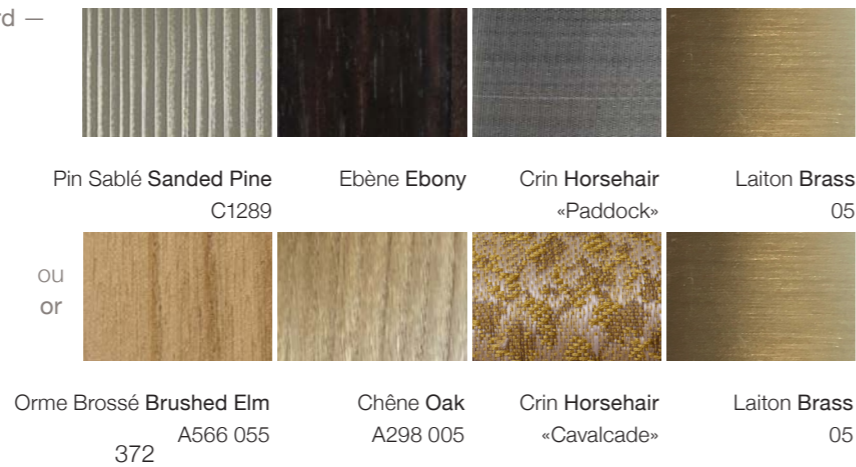

Cuir Leather
Teinte au choix Color on demand

Acier Steel
«Noir de forge»

MEUBLES CABINETS

KYOTO

Wood finishes can be picked from BME samples

buffet - sideboard — p.126

Cèdre brossé Bruhed cedar

GENOA

meuble bar bar cabinet — p.136
buffet sideboard — p.140

LEYDEN

Wood finishes can be picked from BME samples

buffet sideboard — p.142

PANDO

Wood finishes can be picked from BME samples

buffet sideboard — p.134

MEUBLES CABINETS

PARATY

Wood finishes can be picked from BME samples

vaisselier china cabinet — p.130

SOLNA

Wood finishes can be picked from BME samples

buffet sideboard — p.150

TERZO

Wood finishes can be picked from BME samples

meuble bar bar cabinet — p.146

TERZO

Wood finishes can be picked from BME samples

buffet sideboard — p.148

ASAN

Wood finishes can be picked from BME samples

table de repas
dining table — p.1172