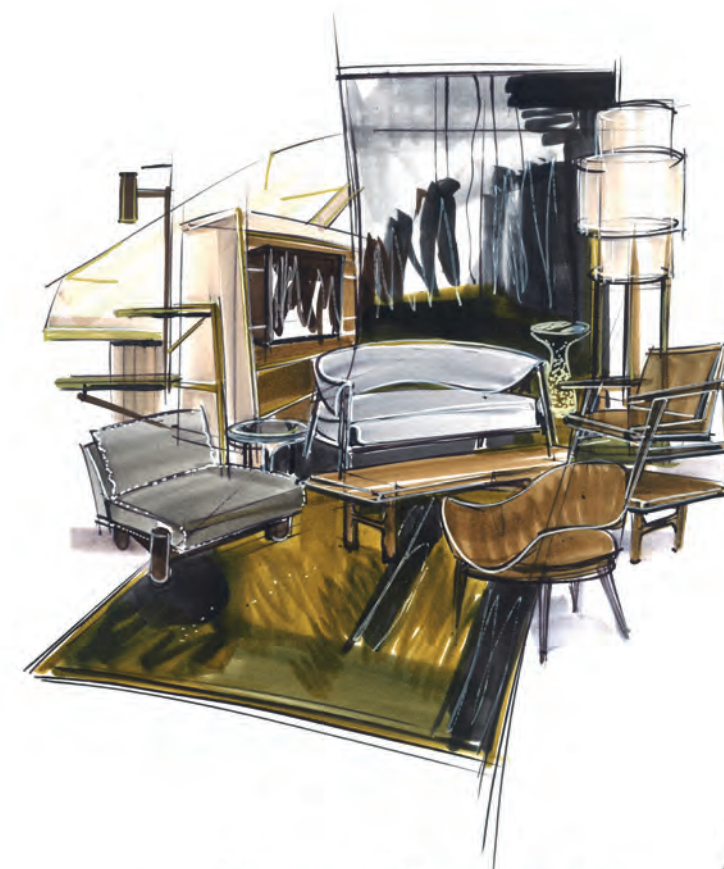

me heissen 2015