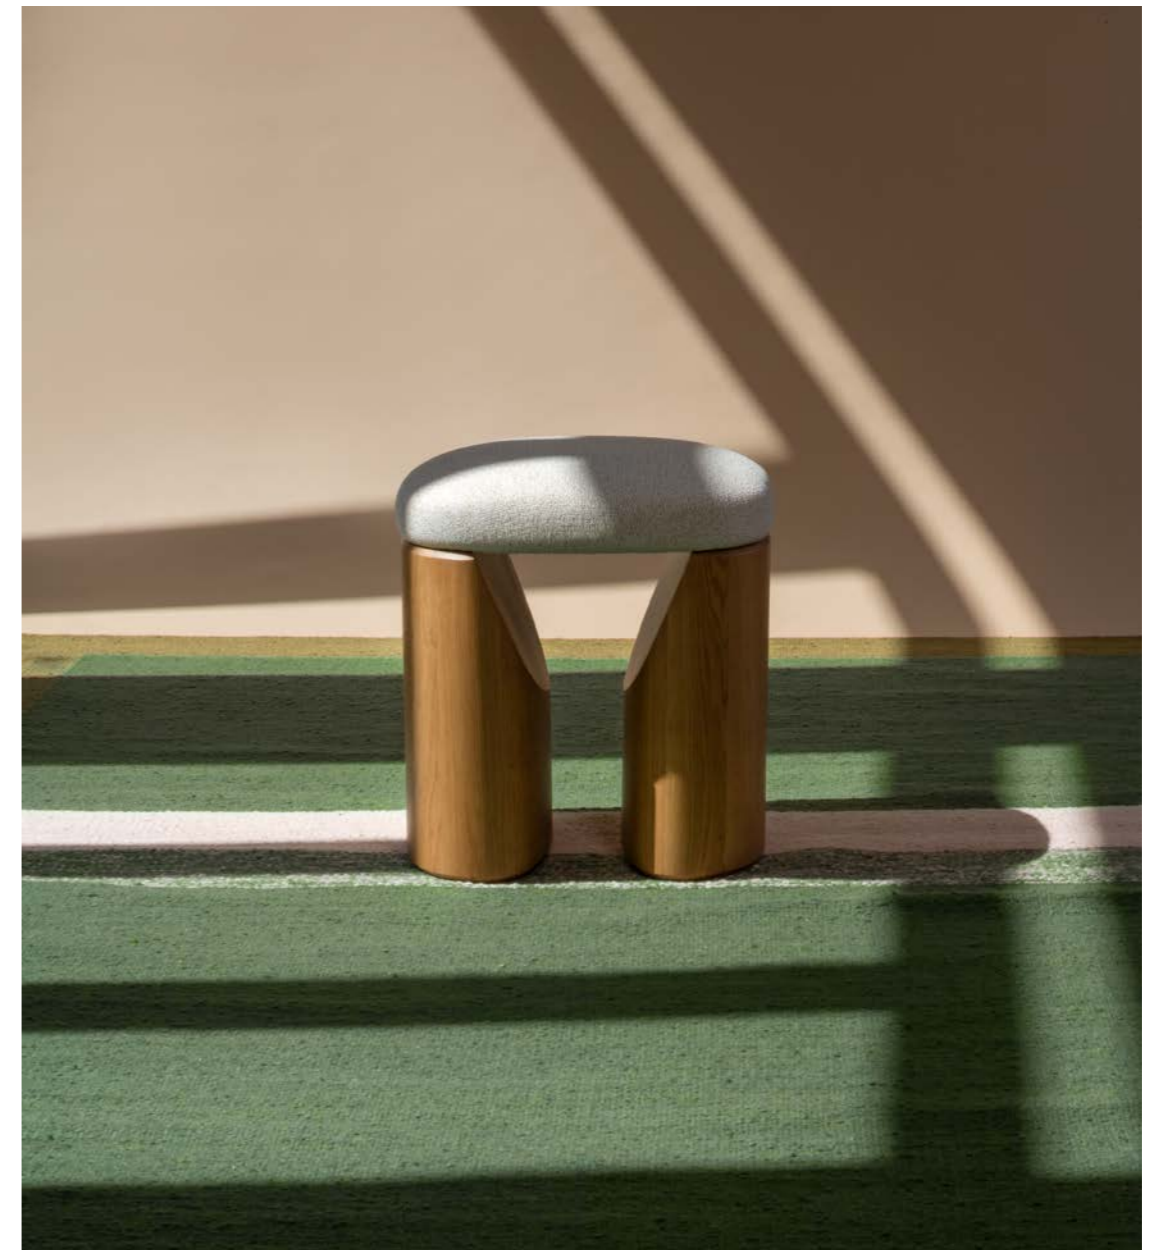

BME CONTRACT est notre nouvelle ligne de mobilier, luminaires et tapis exclusivement destinée aux hôtels et restaurants, mais aussi aux bureaux, boutiques, lobbies d'institutions et de réalisations immobilières.

BME CONTRACT is our new line of furniture, lighting and rugs, thoughtfully designed for hotels, serviced apartments, offices, boutiques, lobbies, and more.

BME
CONTRACT

brunomoinardedititions.com